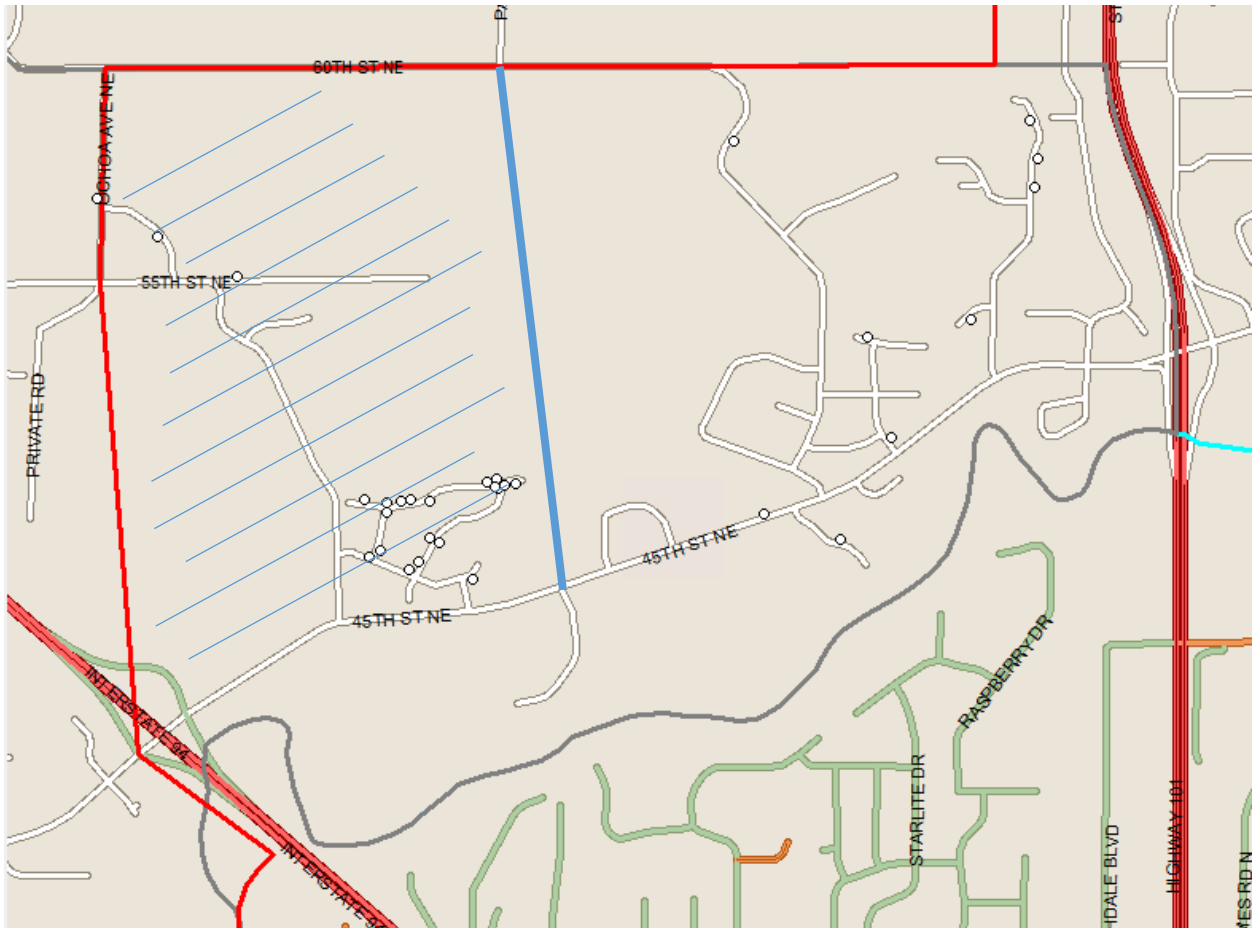

Map of the Tributaries Development

This Google map shows the general area near Fox Hollow Golf Club and the Tributaries development labeled Robert Thomas Homes St. Michael. Please see the map below for additional details.

This map shows the location of current STMA open enrolled families indicated by the white circles.

- The red line represents the STMA district boundary.
- The grey line that follows the river, north along Highway 101 and then back to the west along 60th Street is the City of St. Michael boundary line.
- The area marked by the light blue lines is the new open enrolled bussing area.

New attendance boundary definition:

Families that are open enrolled that have a St. Michael mailing address located north of Interstate 94 will attend the following schools:

- Albertville Primary
- Big Woods Elementary
- Middle School East
- High School