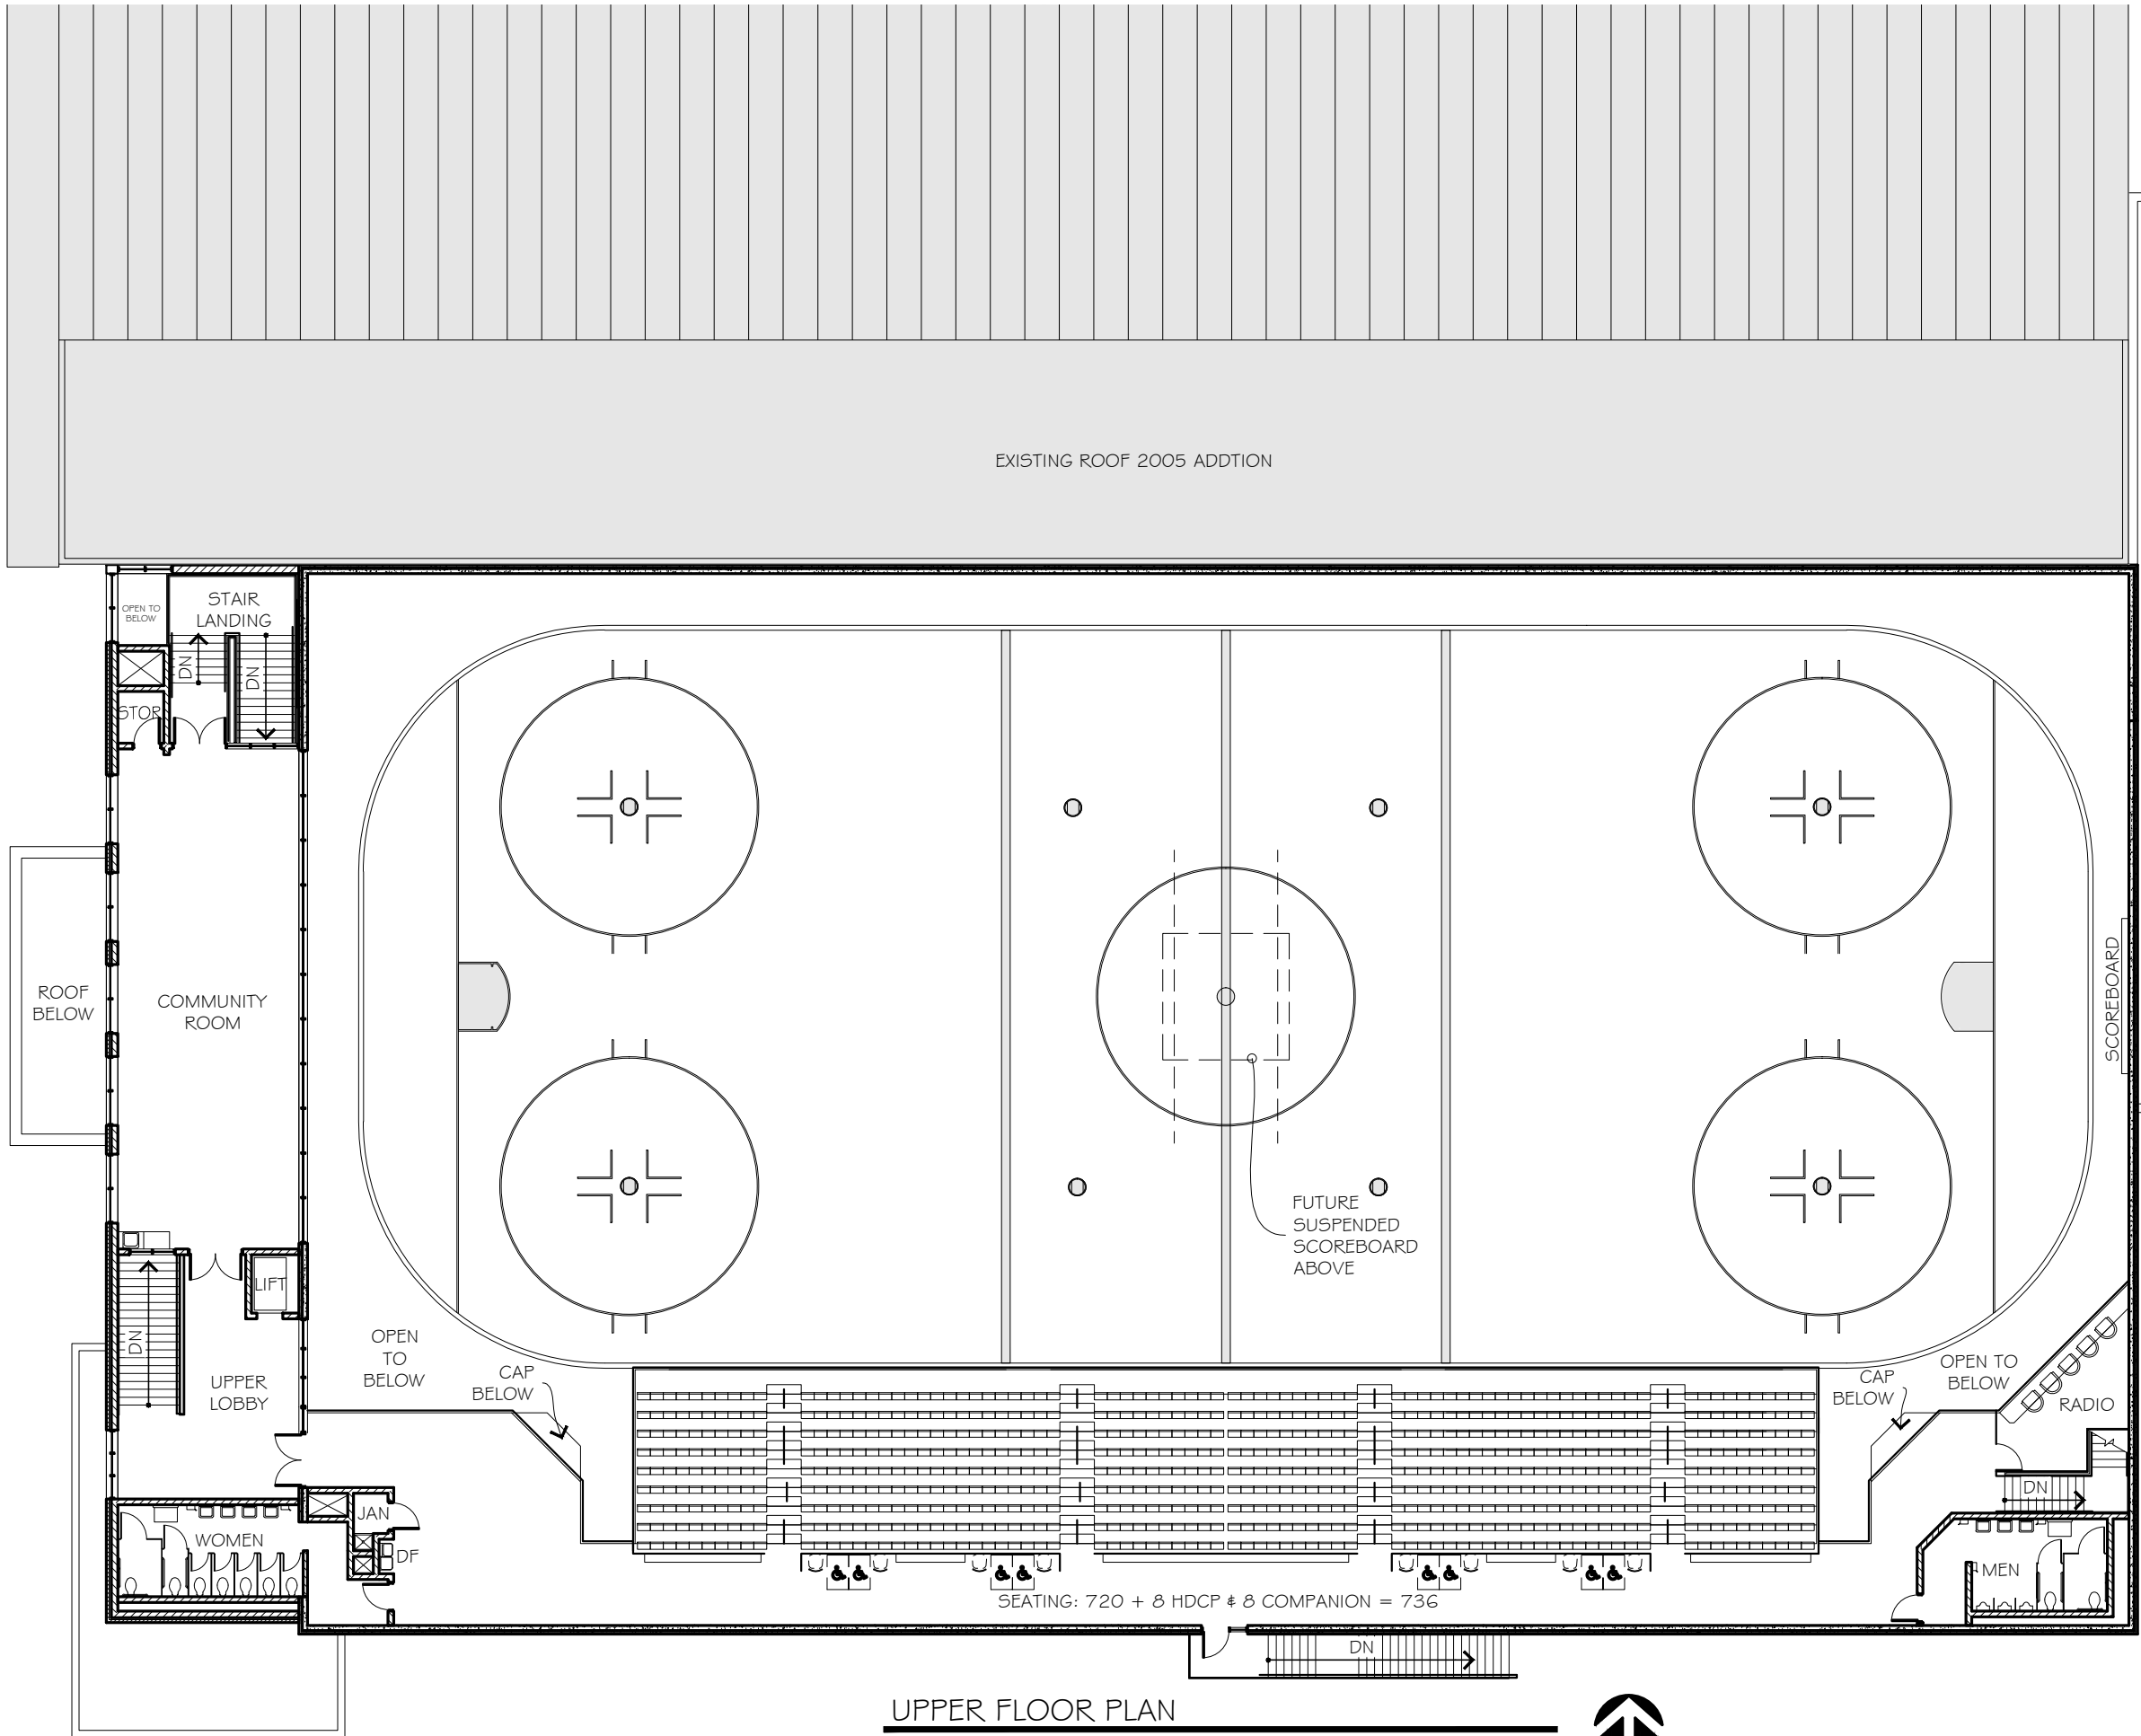

MAIN FLOOR PLAN

SCALE: 1" = 20'

May 25, 2017

ARCHITECTS REGO + YOUNGQUIST
 7601 Wayzata Boulevard Suite 200 St. Louis Park, Minnesota 55426
 Phone: 952-544-8941 Fax: 952-544-0585 aryarch.com

EXISTING ROOF 2005 ADDITION

ROOF

SCOREBOARD

FUTURE SUSPENDED SCOREBOARD ABOVE

SEATING: 720 + 8 HDCP # 8 COMPANION = 736

UPPER FLOOR PLAN

SCALE: 1" = 20'

May 25, 2017

ARCHITECTS REGO + YOUNGQUIST
 7601 Wayzata Boulevard Suite 200 St. Louis Park, Minnesota 55426
 Phone: 952-544-8941 Fax: 952-544-0585 aryarch.com