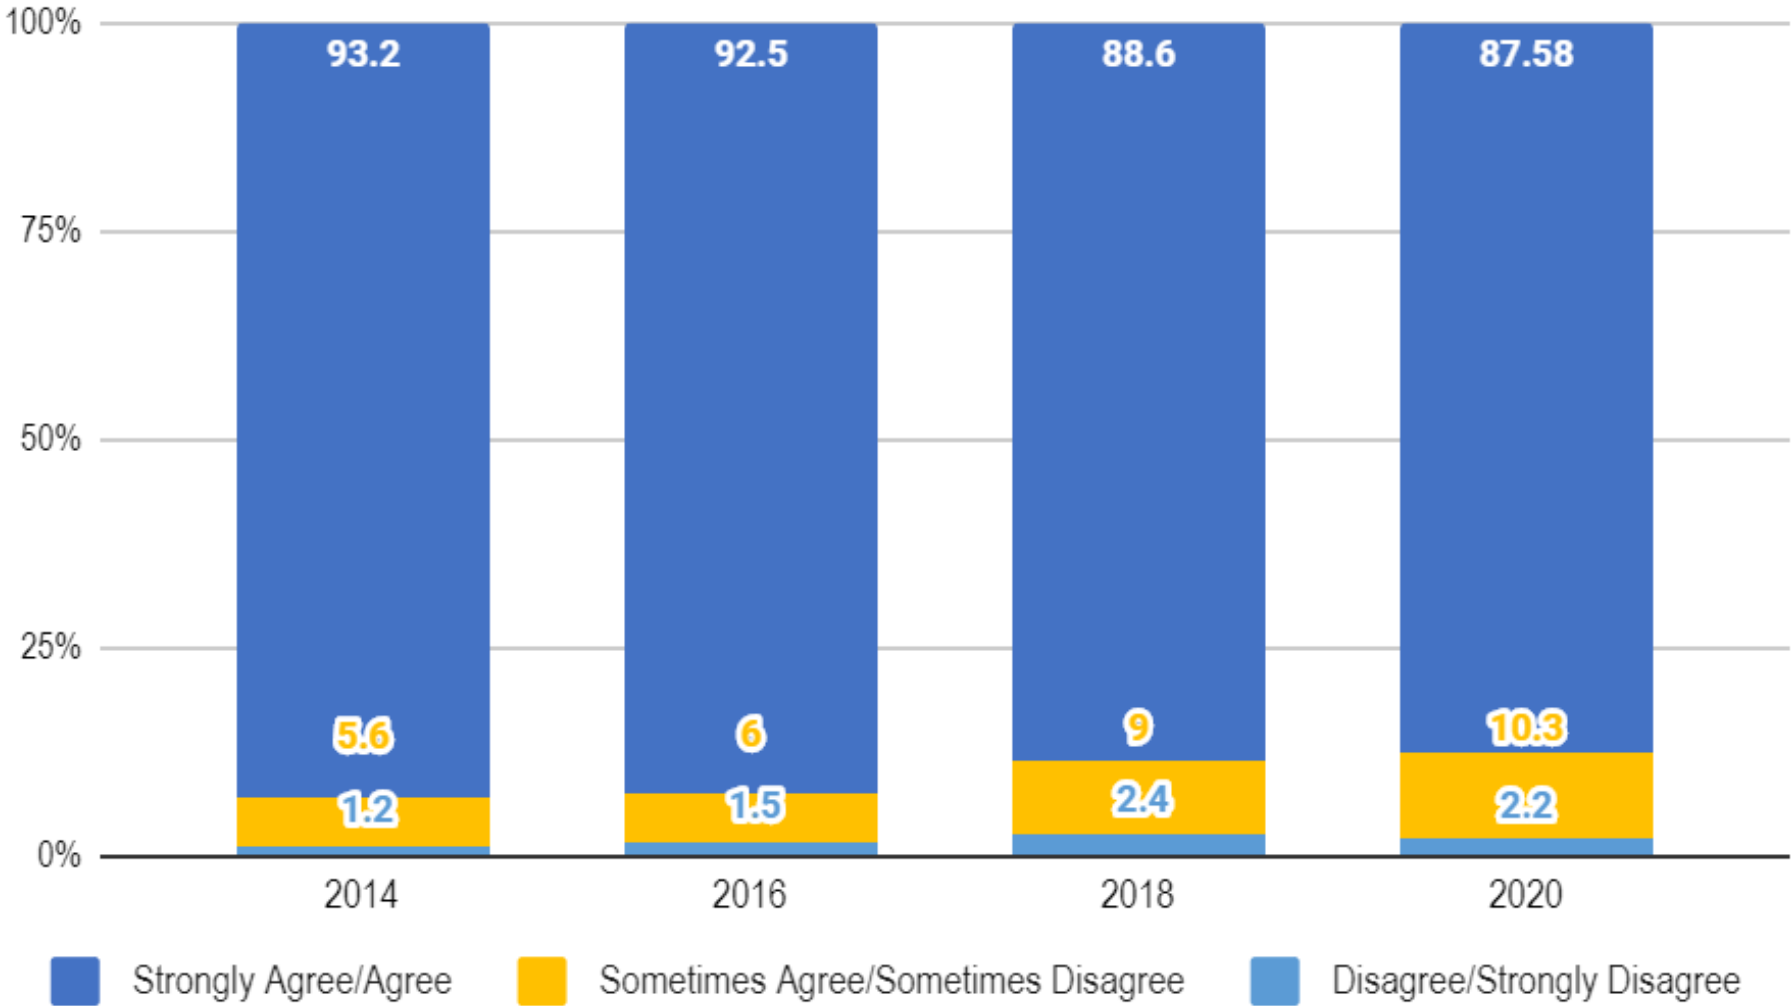

STMA schools create a safe environment for students.