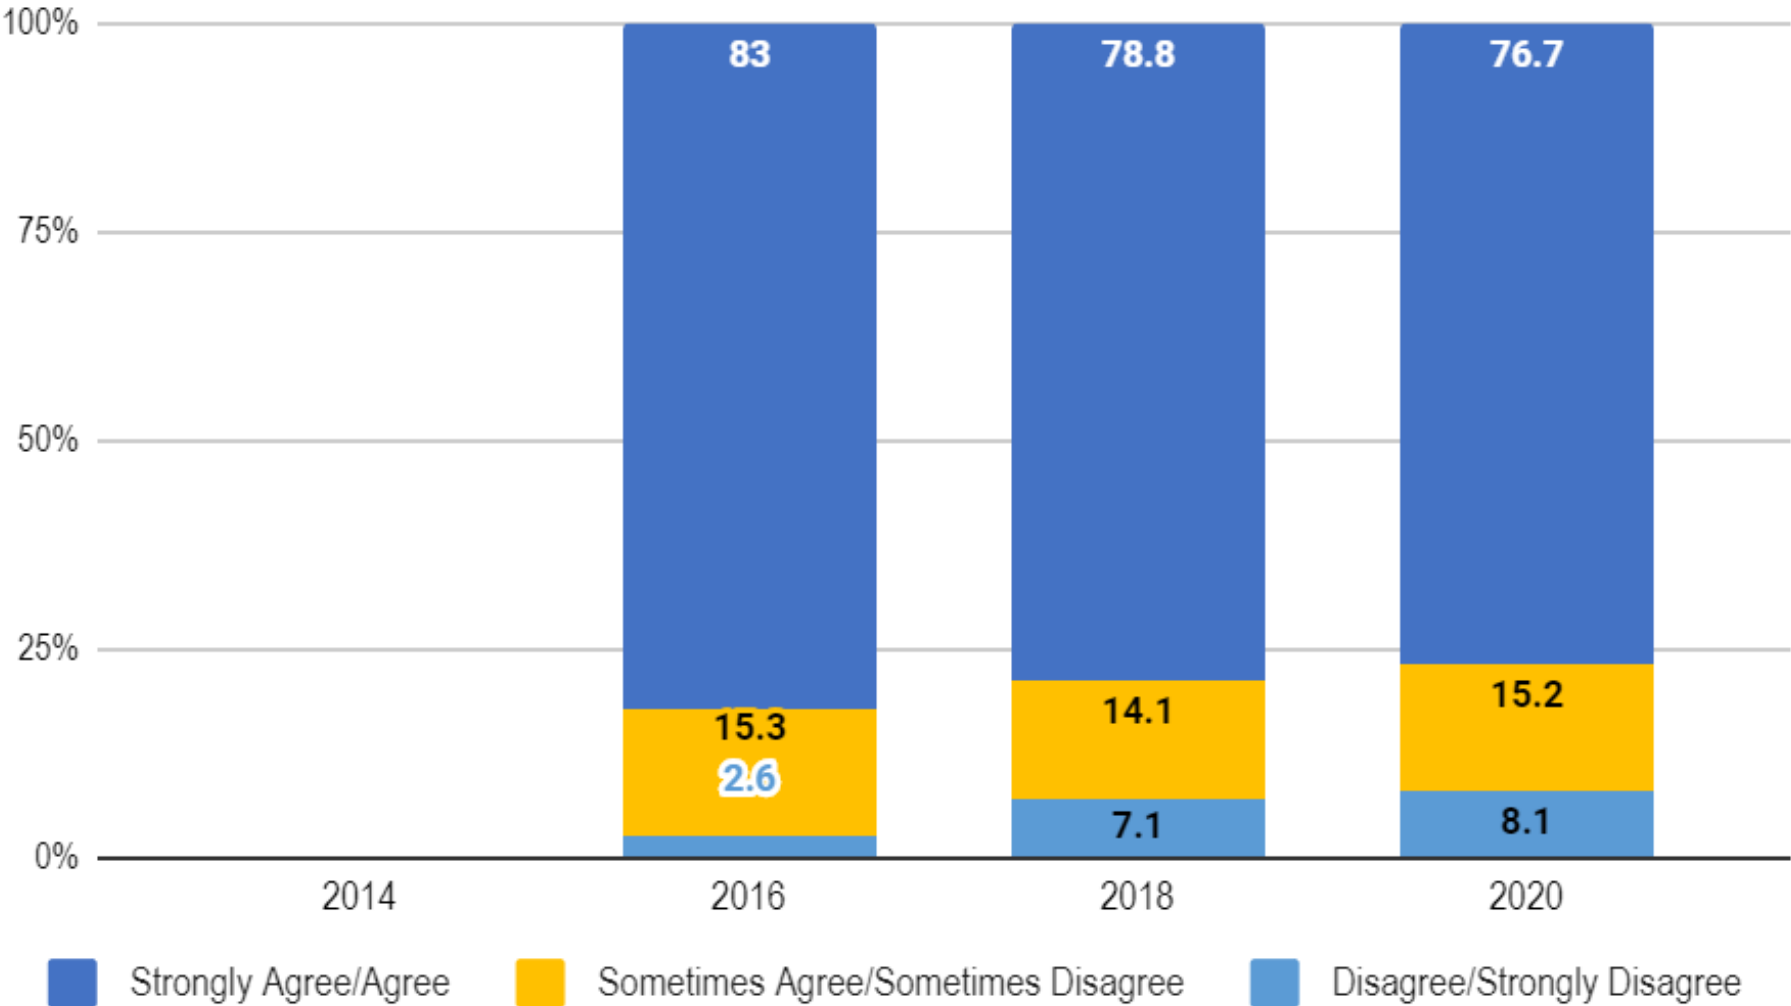

STMA schools offer adequate technology opportunities for students.