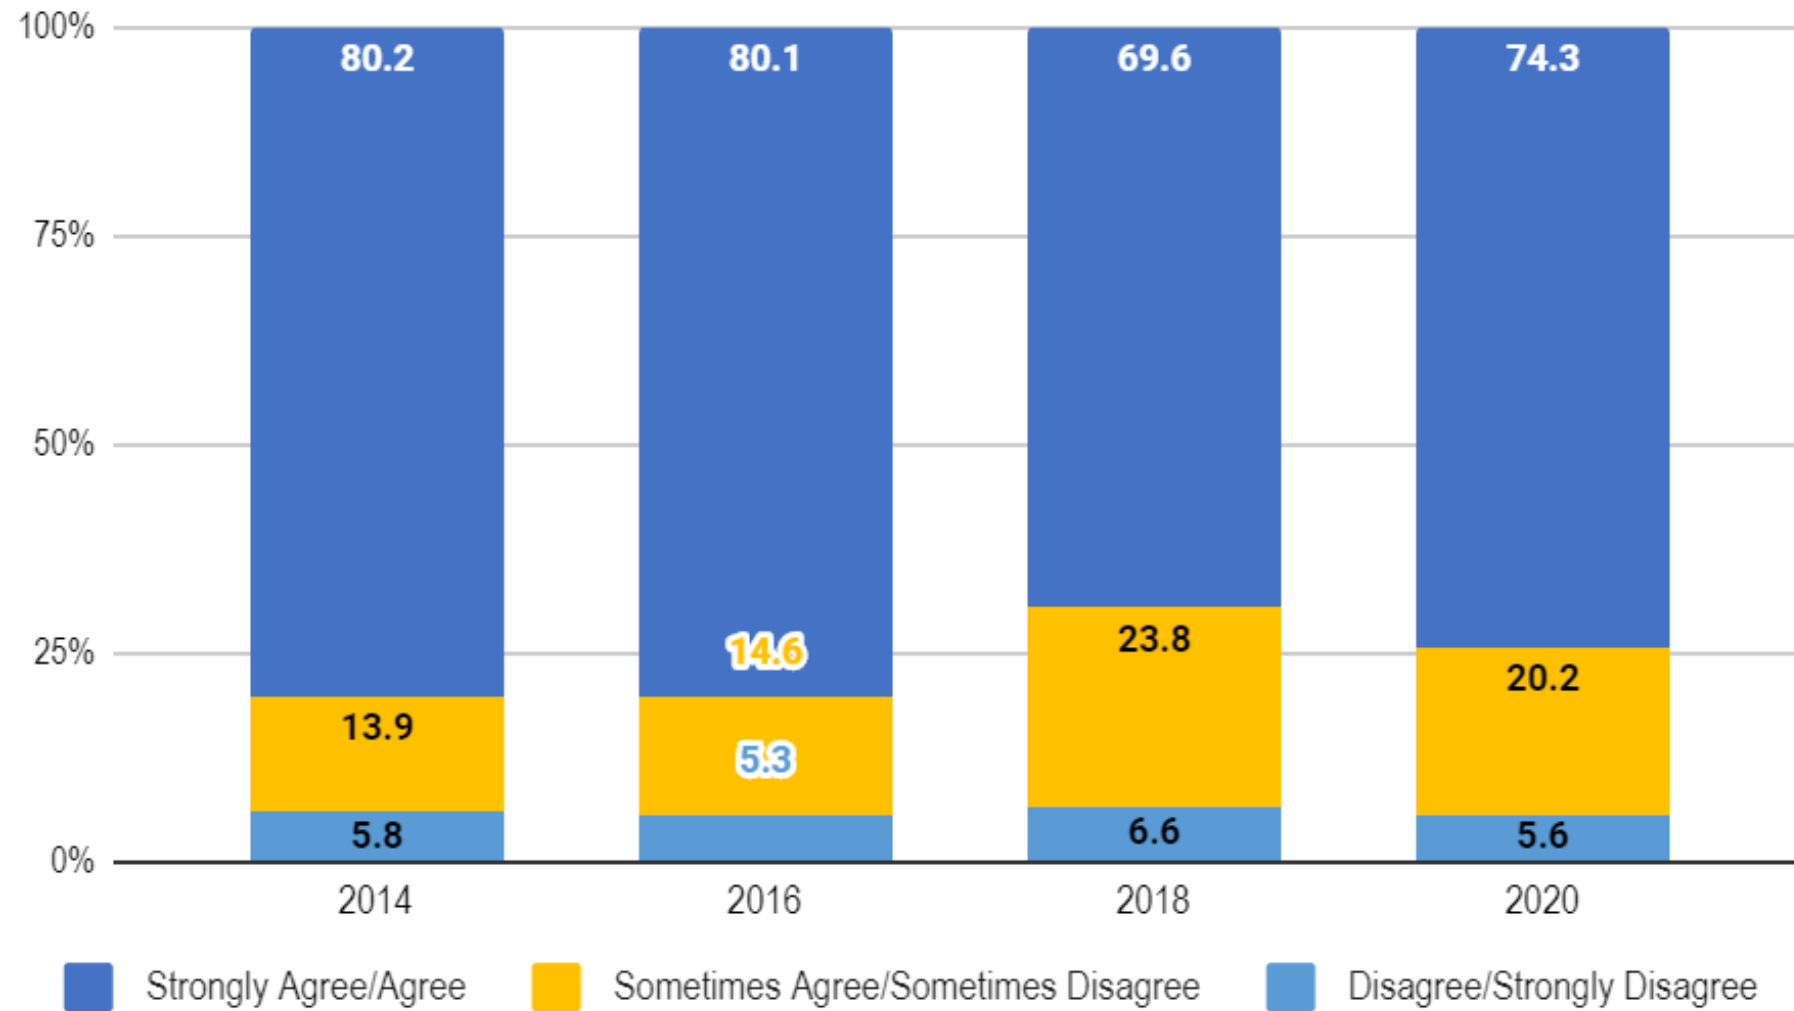

STMA schools communicate with me about my child's progress.