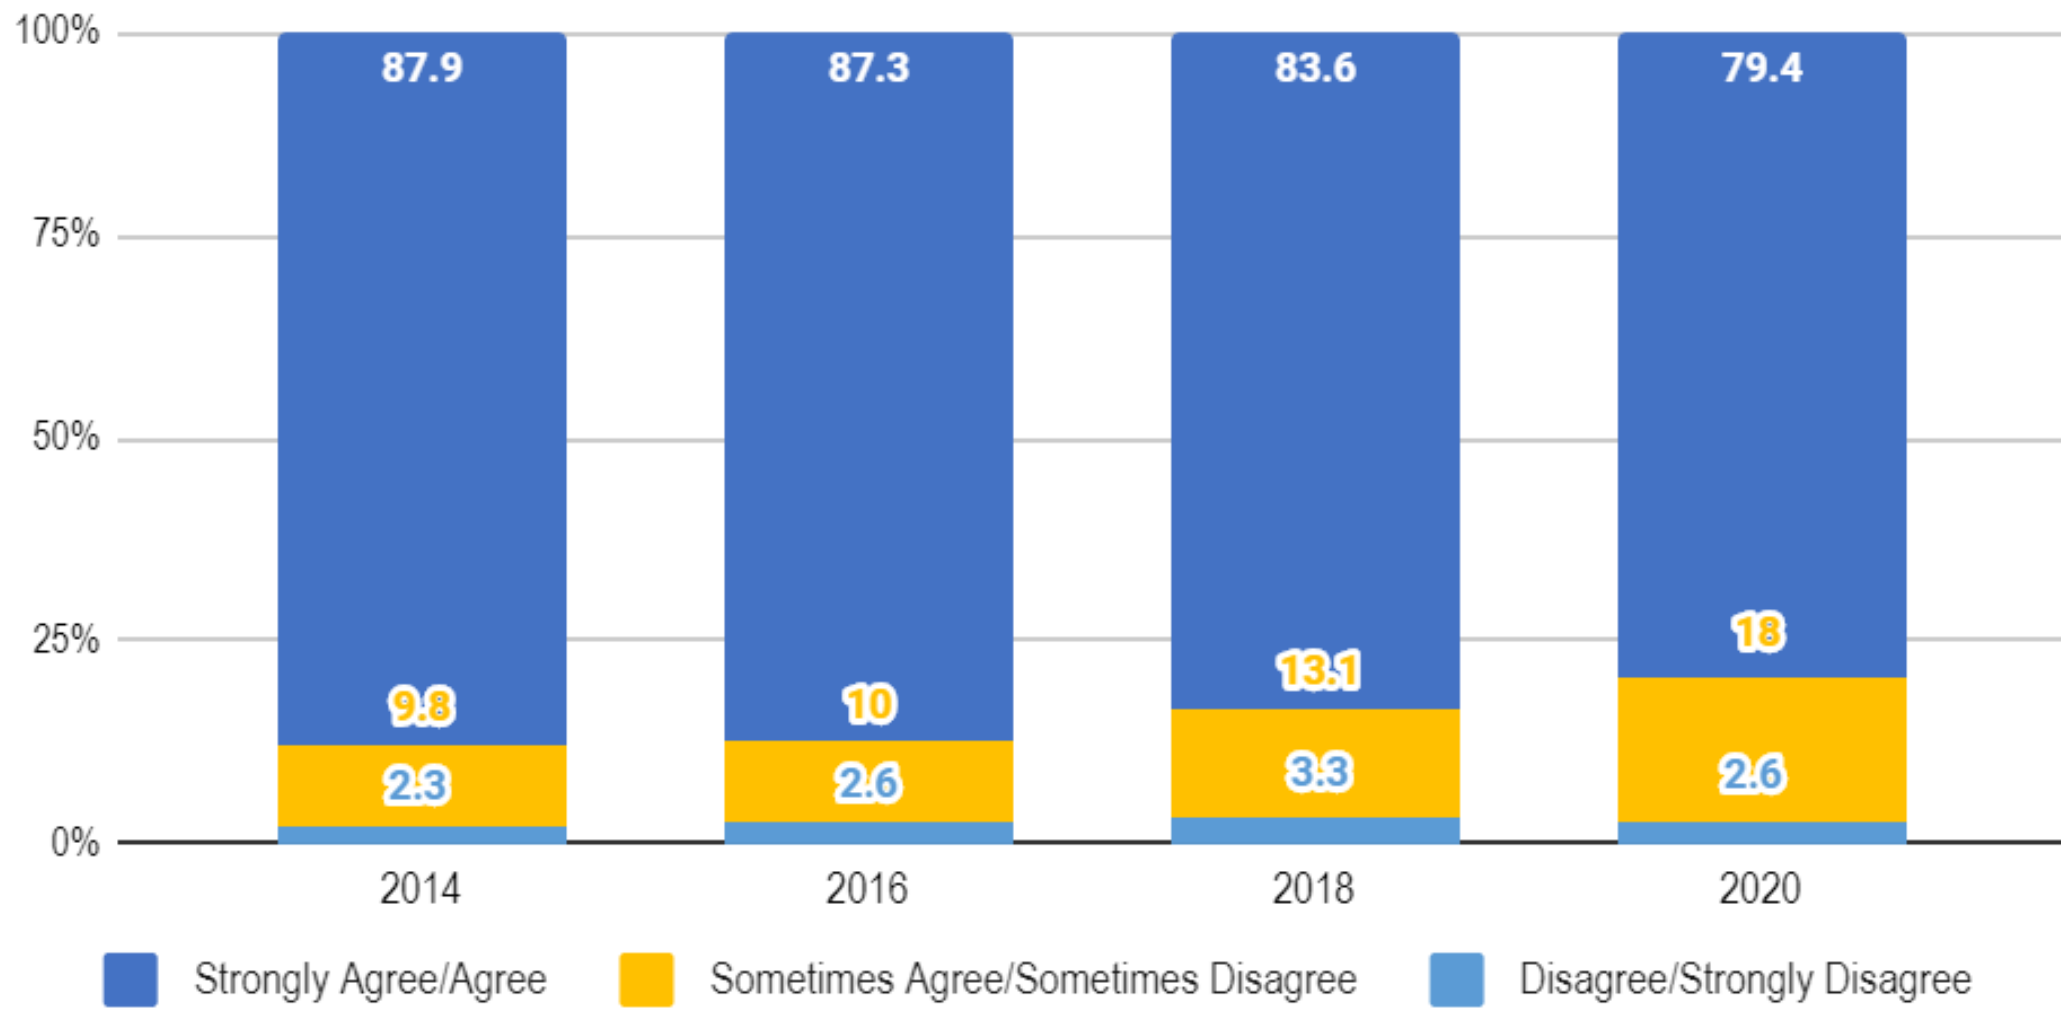

STMA schools create a caring and supportive environment for students.