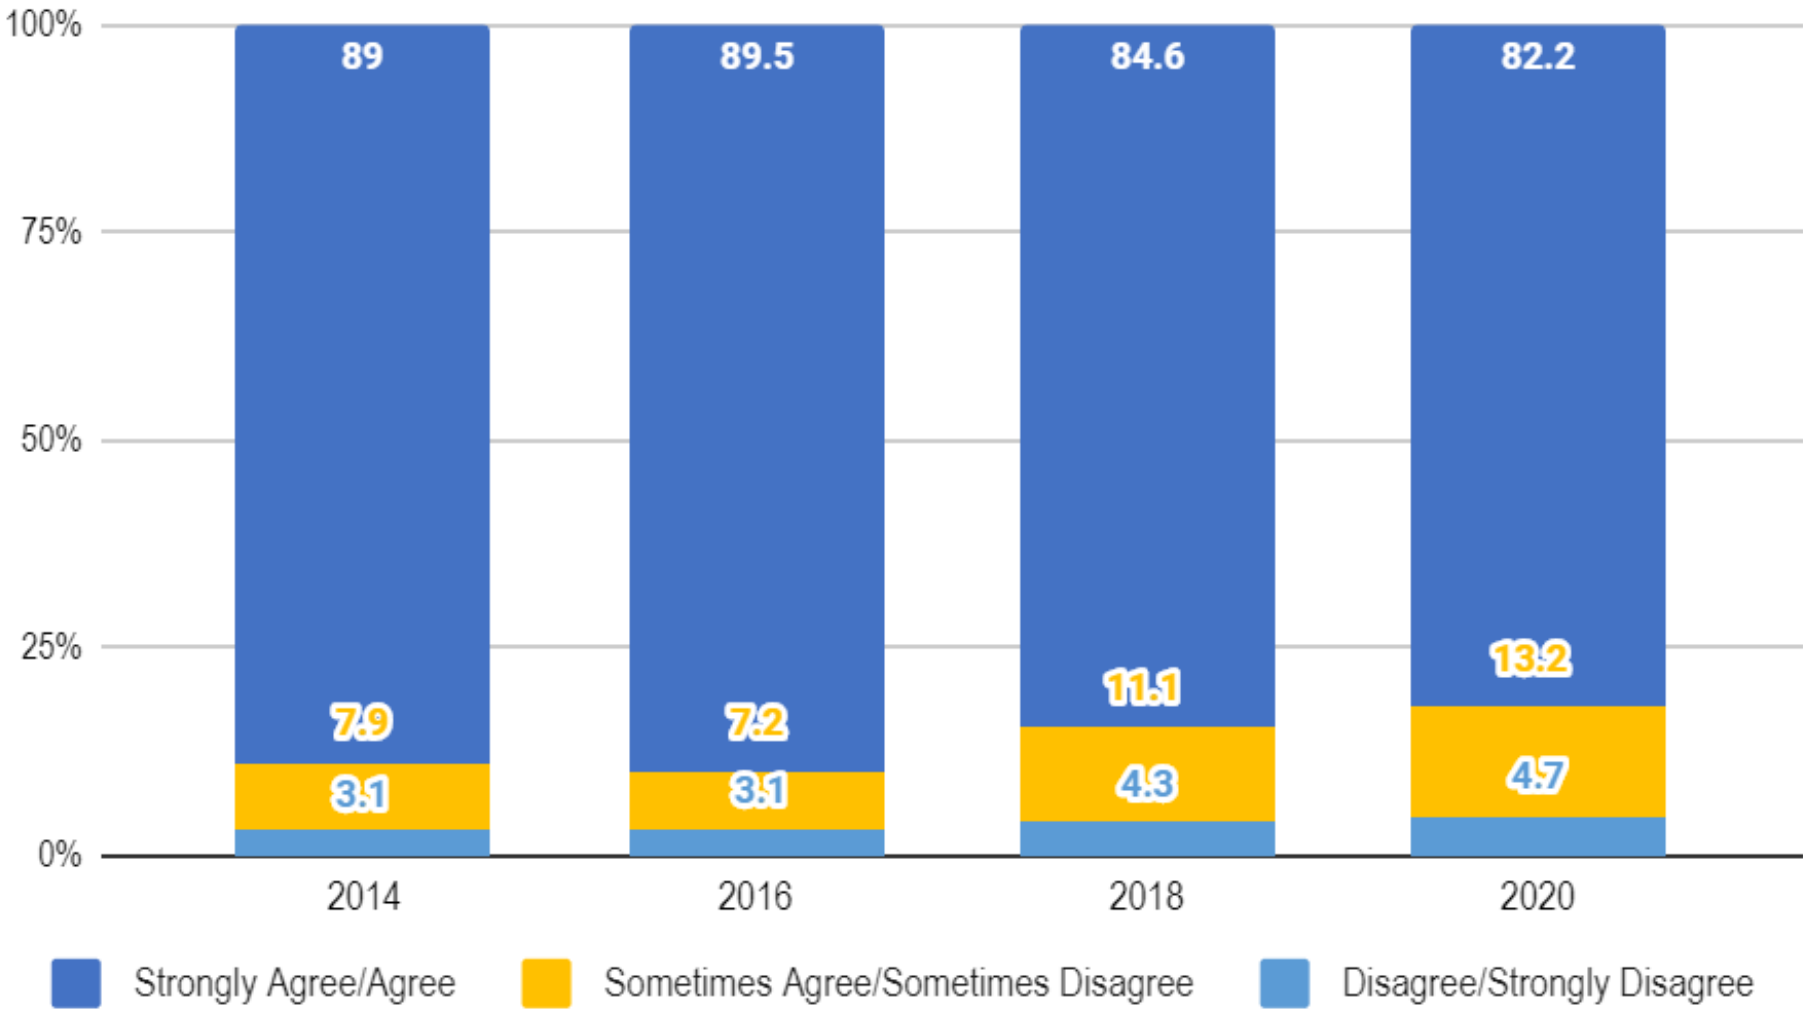

Overall, I am satisfied with STMA schools.