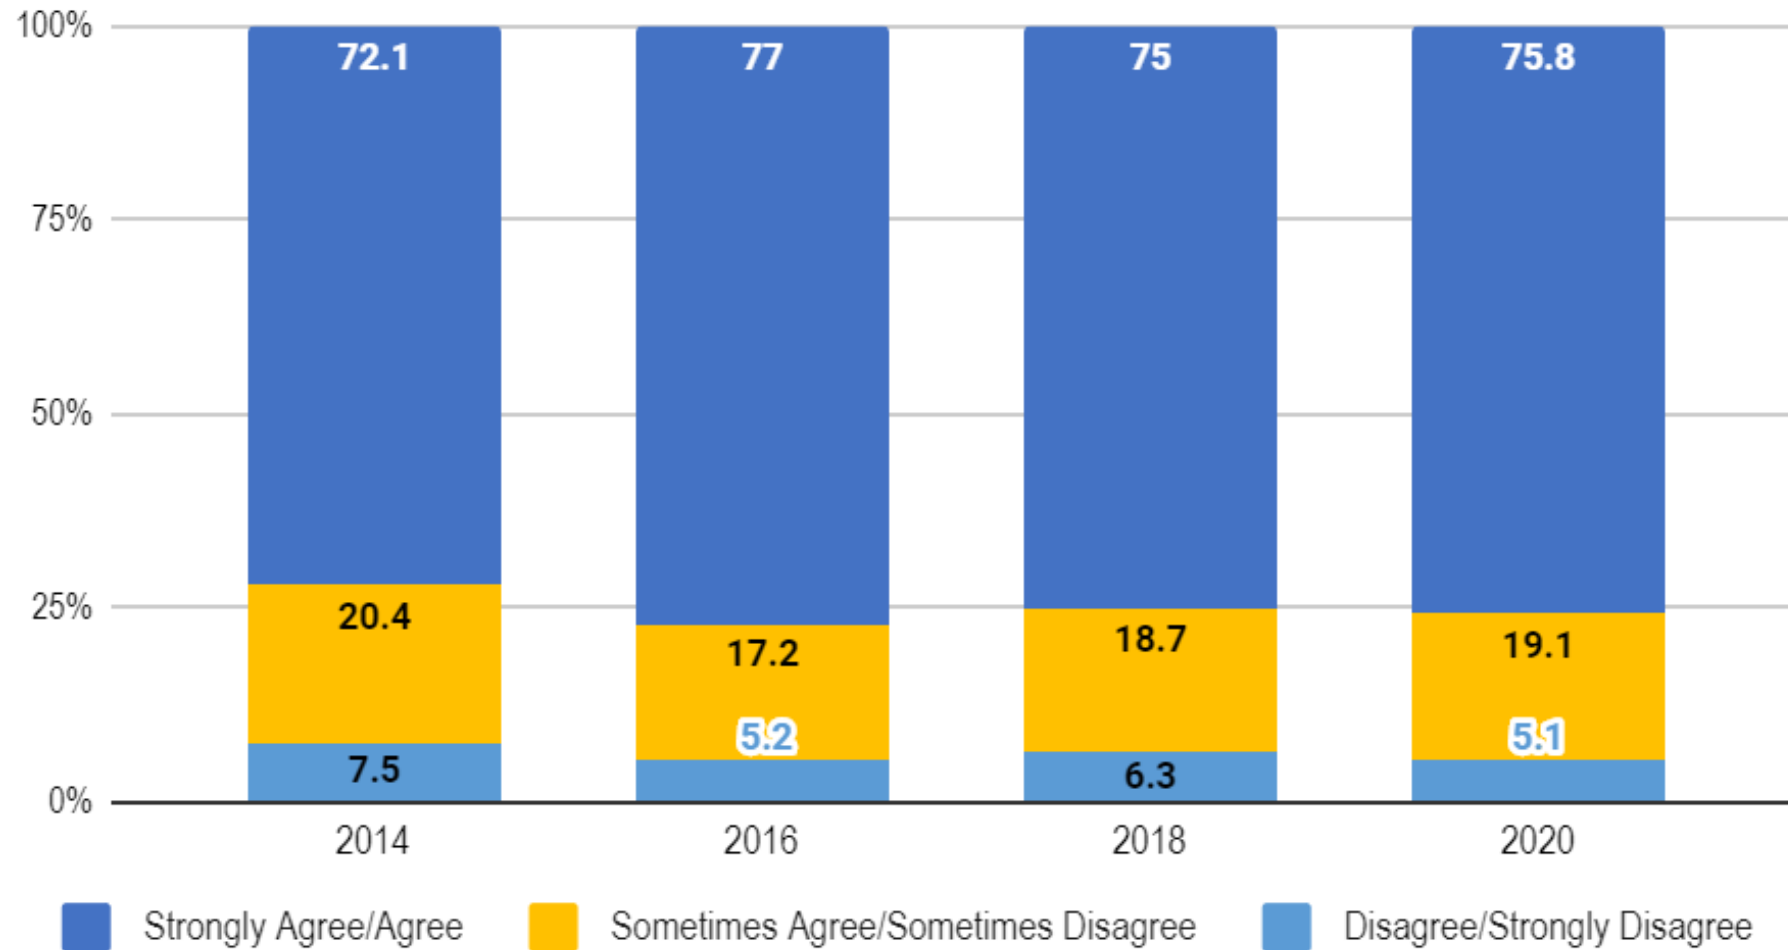

I am able to partner with teachers and administrators in decisions made about my child's education.